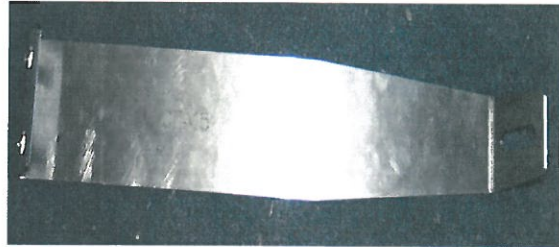

Freightliner Columbia (COA) 2007

Mounting Instructions

Step 1: Remove Factory Bumper

Factory Bumper Shown

Step 2: Remove bolts

Frame Mounting shown

Step 3: Install Brackets

Spacers (1-3/4") & Hardware included

Replacement Bracket. shown

Step 5: Install Premium Chrome Bumper

Chrome Replacement Shown