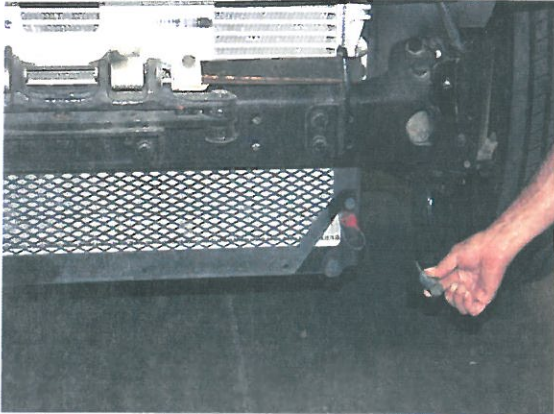

Freightliner Columbia (COA) 2007

Mounting Instructions

Step 1: Remove Factory Bumper

Factory Bumper Shown

Step 2: Remove bolts

Frame Mounting shown

Step 3: Install Brackets

Spacers (1-3/4") & Hardware included

Replacement Bracket. shown

Step 5: Install Premium Chrome Bumper

Chrome Replacement Shown