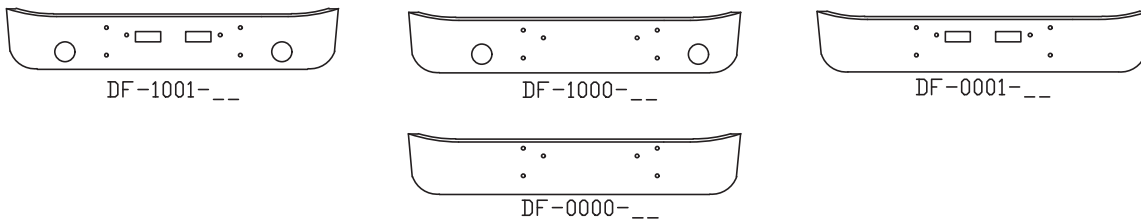

1989-1990 GMC TOPKICK / CHEVY KODIAK (Prior to 1989 not available in -38 style) (not available in 7g or stainless steel)