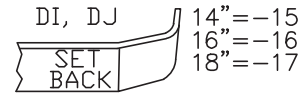

AVAILABLE STYLES (see page 7 for more styles)

Bumpers shown below are for MOUNTING and OPTIONS. To select a style use the two digit outside shape shown above as the last two digits of the part number.