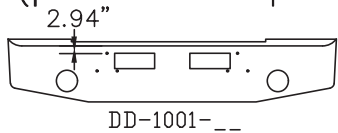

AVAILABLE STYLES (see page 7 for more styles)

 <p>TAPERED</p>	12"=-01	 <p>BOXED END</p>	12"=-09	 <p>ROLLED END SQUARE</p>	12"=-04
	16"=-02		16"=-10		16"=-05
	18"=-03		18"=-11		18"=-06
	20"=-31		20"=-51		20"=-41
	22"=-32		22"=-52		22"=-42

Bumpers shown below are for MOUNTING and OPTIONS. To select a style use the two digit outside shape shown above as the last two digits of the part number.

GENERAL

BRIGADIER

(please check next category and measurements before ordering)
(not available in 12" width)

BRIGADIER HIGH CAB

(please check prior category and measurements before ordering)

AVAILABLE STYLES (see page 7 for more styles)

DF, DG	DE	DE	DE	DE	DE	
 14"=-38	 TAPERED	12"=-01 16"=-02 18"=-03 20"=-31 22"=-32	 BOXED END	12"=-09 16"=-10 18"=-11 20"=-51 22"=-52	 ROLLED END SQUARE	12"=-04 16"=-05 18"=-06 20"=-41 22"=-42