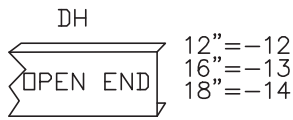

AVAILABLE STYLES (see page 7 for more styles)

Bumpers shown below are for MOUNTING and OPTIONS. To select a style use the two digit outside shape shown above as the last two digits of the part number.