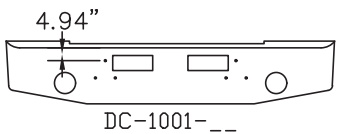

AVAILABLE STYLES (see page 7 for more styles)

 <p>TAPERED</p>	12"=-01	 <p>BOXED END</p>	12"=-09	 <p>ROLLED END SQUARE</p>	12"=-04
	16"=-02		16"=-10		16"=-05
	18"=-03		18"=-11		18"=-06
	20"=-31		20"=-51		20"=-41
	22"=-32		22"=-52		22"=-42

Bumpers shown below are for MOUNTING and OPTIONS. To select a style use the two digit outside shape shown above as the last two digits of the part number.

GENERAL

BRIGADIER

(please check next category and measurements before ordering)
(not available in 12" width)

BRIGADIER HIGH CAB

(please check prior category and measurements before ordering)

AVAILABLE STYLES (see page 7 for more styles)

DF, DG	DE	DE	DE	DE	DE	
 14"=-38	 TAPERED	12"=-01 16"=-02 18"=-03 20"=-31 22"=-32	 BOXED END	12"=-09 16"=-10 18"=-11 20"=-51 22"=-52	 ROLLED END SQUARE	12"=-04 16"=-05 18"=-06 20"=-41 22"=-42